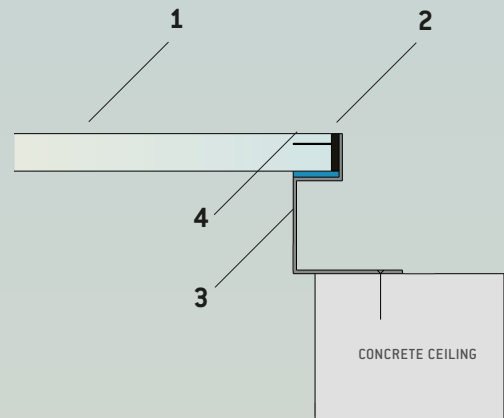

THE SQUARE

THE RECTANGLE

THE CIRCLE

THE INDIVIDUAL

CONSTRUCTION

- 1 static laminated safety glass *
- 2 stainless steel frame
- 3 steel core for glass support
- 4 ceramic strip - black

*laminated safety glass glazed in factory-provided frame

DIMENSIONS

STANDARD SQUARE SIZES:

- up to 80 x 80cm
- up to 100 x 100cm
- up to 120 x 120cm
- up to 150 x 150cm
- up to 180 x 180cm

STANDARD RECTANGLE SIZES:

- up to 100 x 60cm
- up to 120 x 80cm
- up to 140 x 100cm
- up to 200 x 100cm
- up to 300 x 100cm

STANDARD CIRCLE SIZES:

- up to 80cm diameter
- up to 100cm diameter
- up to 120cm diameter
- up to 150cm diameter
- up to 180cm diameter

INDIVIDUAL SIZES AT THE PRICE OF THE INDICATED STANDARD SIZES.

Light-entry dimensions = outside dimension - 9 cm