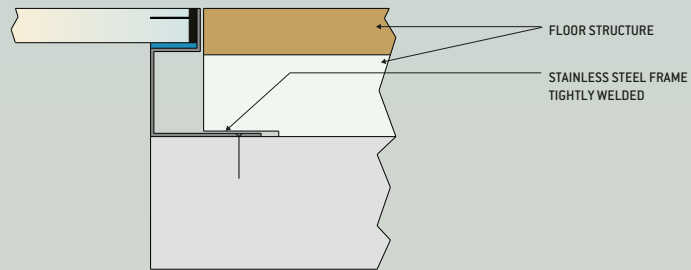

GROUND CONNECTION

The installation of our Skyfloor BB can be undertaken by a specialist or by the Taghell team. The installation set-ups illustrated below are based on roof type (exterior) and floor construction (interior). The sealing of the Skyfloor needs to be carried out by a specialist.

CONNECTION TO BASE SLAB