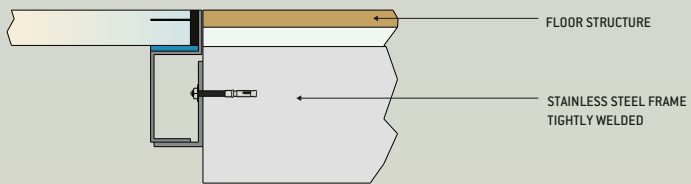

CONNECTION TO LIMITED FLOOR FOUNDATION