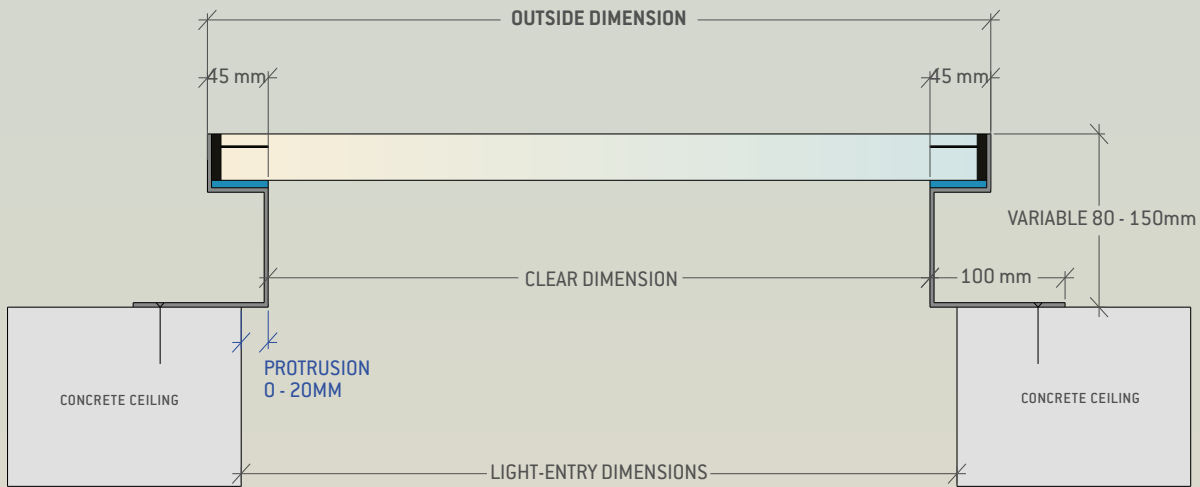

THE SQUARE

THE RECTANGLE

THE CIRCLE

THE INDIVIDUAL

CONSTRUCTION

- 1 static laminated safety glass *
- 2 stainless steel frame
- 3 steel core for glass support
- 4 ceramic strip - black

*laminated safety glass glazed in factory-provided frame

DIMENSIONS

STANDARD SQUARE SIZES:

- up to 80 x 80cm
- up to 100 x 100cm
- up to 120 x 120cm
- up to 150 x 150cm
- up to 180 x 180cm

STANDARD RECTANGLE SIZES:

- up to 100 x 60cm
- up to 120 x 80cm
- up to 140 x 100cm
- up to 200 x 100cm
- up to 300 x 100cm

STANDARD CIRCLE SIZES:

- up to 80cm diameter
- up to 100cm diameter
- up to 120cm diameter
- up to 150cm diameter
- up to 180cm diameter

INDIVIDUAL SIZES AT THE PRICE OF THE INDICATED STANDARD SIZES.

Light-entry dimensions = outside dimension - 9 cm